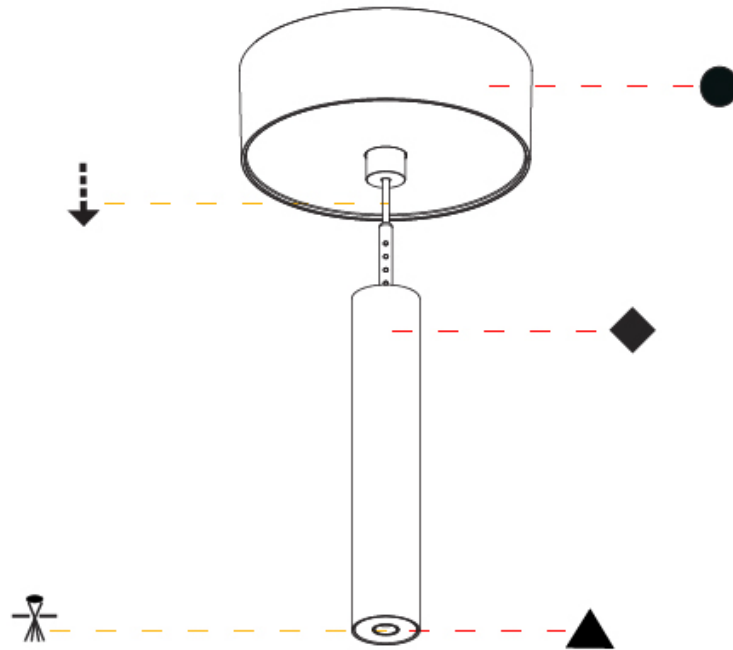

Shape: Cylinder
 Diameter (mm): 28
 Diameter (in): 1 1/8
 Height (mm): 150
 Height (in): 5 7/8
 Max. Overall Height (mm): 2150
 Max. Overall Height (in): 84 3/8
 Light Distribution: Downlight
 Weight (kg): 0.422
 Weight (lbs): 0.93
 Fixture Finish: [SSR / BKV / CWI / CRY / HAB / UFT / ITA / RUA / FTG / MYG / LOD / PUS / FRO / FUP / KIA / POP / BLS / SPG / MEY / GOH / GUM / CHC / COM / ABZ / JAG / OBR / MOS / ROR](#)
 Fixture Material: Aluminum
 Cable Details: [2000mm or 4000mm Black Cable](#)

OPTICAL

Optic°: [24 / 32 / 34 / 55 / 58](#)

RATINGS AND CERTIFICATIONS

Certified By: Certified for North American Standards
 IP rating: IP20

HANGOVER PLUG MONOPOINT SURFACE CANOPY SUSPENSION

A30824-

PROJECT	_____
TYPE	_____
SPECIFIER	_____
QUANTITY	_____
DATE	_____

Shape: Cylinder
 Diameter (mm): 28
 Diameter (in): 1 1/8
 Height (mm): 300
 Height (in): 11 13/16
 Max. Overall Height (mm): 2300
 Max. Overall Height (in): 90 3/16
 Light Distribution: Downlight
 Weight (kg): 0.75
 Weight (lbs): 1.65
 Fixture Finish: SSR / BKV / CWI / CRY / HAB / UFT / ITA / RUA / FTG / MYG / LOD / PUS / FRO / FUP / KIA / POP / BLS / SPG / MEY / GOH / GUM / CHC / COM / ABZ / JAG / OBR / MOS / ROR
 Fixture Material: Aluminum
 Cable Details: 2000mm or 4000mm Black Cable

Shape: Cylinder
 Diameter (mm): 28
 Diameter (in): 1 1/8
 Height (mm): 450
 Height (in): 17 11/16
 Max. Overall Height (mm): 2450
 Max. Overall Height (in): 96 7/16
 Light Distribution: Downlight
 Weight (kg): 0.504
 Weight (lbs): 1.11
 Fixture Finish: [SSR / BKV / CWI / CRY / HAB / UFT / ITA / RUA / FTG / MYG / LOD / PUS / FRO / FUP / KIA / POP / BLS / SPG / MEY / GOH / GUM / CHC / COM / ABZ / JAG / OBR / MOS / ROR](#)
 Fixture Material: Aluminum
 Cable Details: [2000mm or 4000mm Black Cable](#)